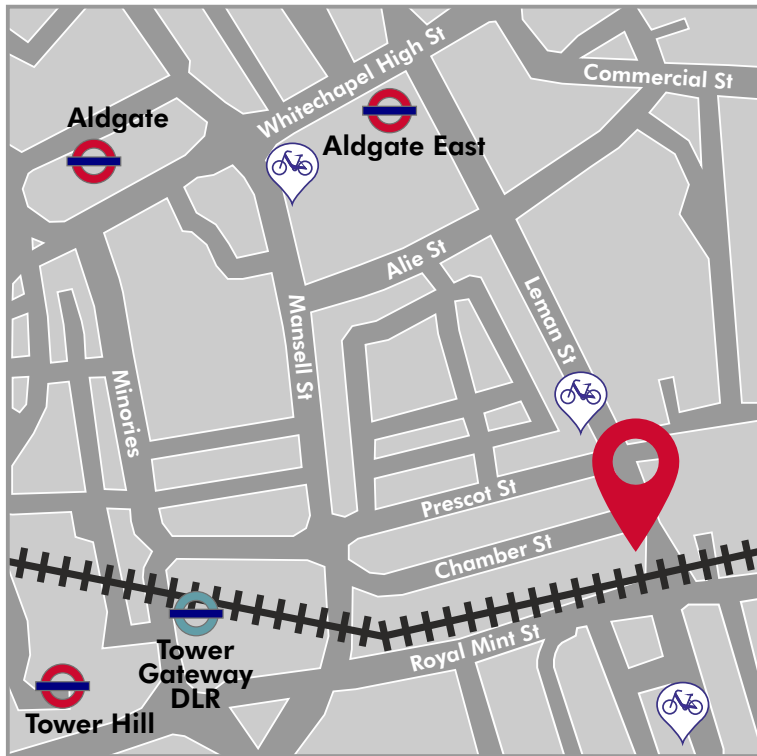

4D HOW TO FIND 4D MODELSHOP

4D modelshop Ltd

The Arches

120 Lemn Street

London E1 8EU

t: +44 (0)20 7264 1288 info@modelshop.co.uk